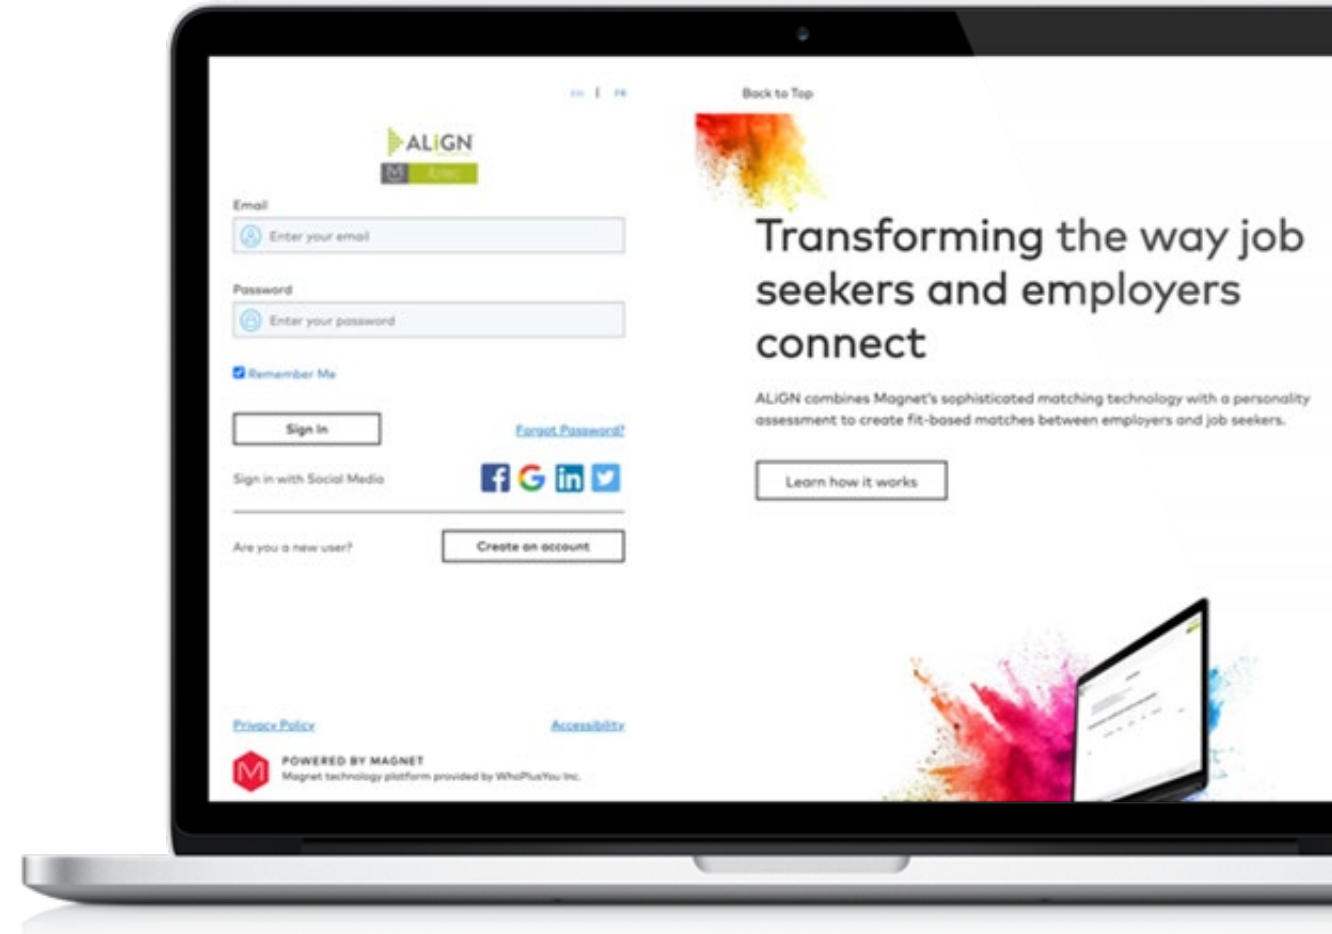

Developed by OTEC and powered by Magnet, **ALiGN is a unique way of creating matches** between job seekers and employers who are looking for talent.

We all have aptitudes and personality traits that will make us more successful in some roles than others.

ALiGN helps you figure out your best fit for the job.