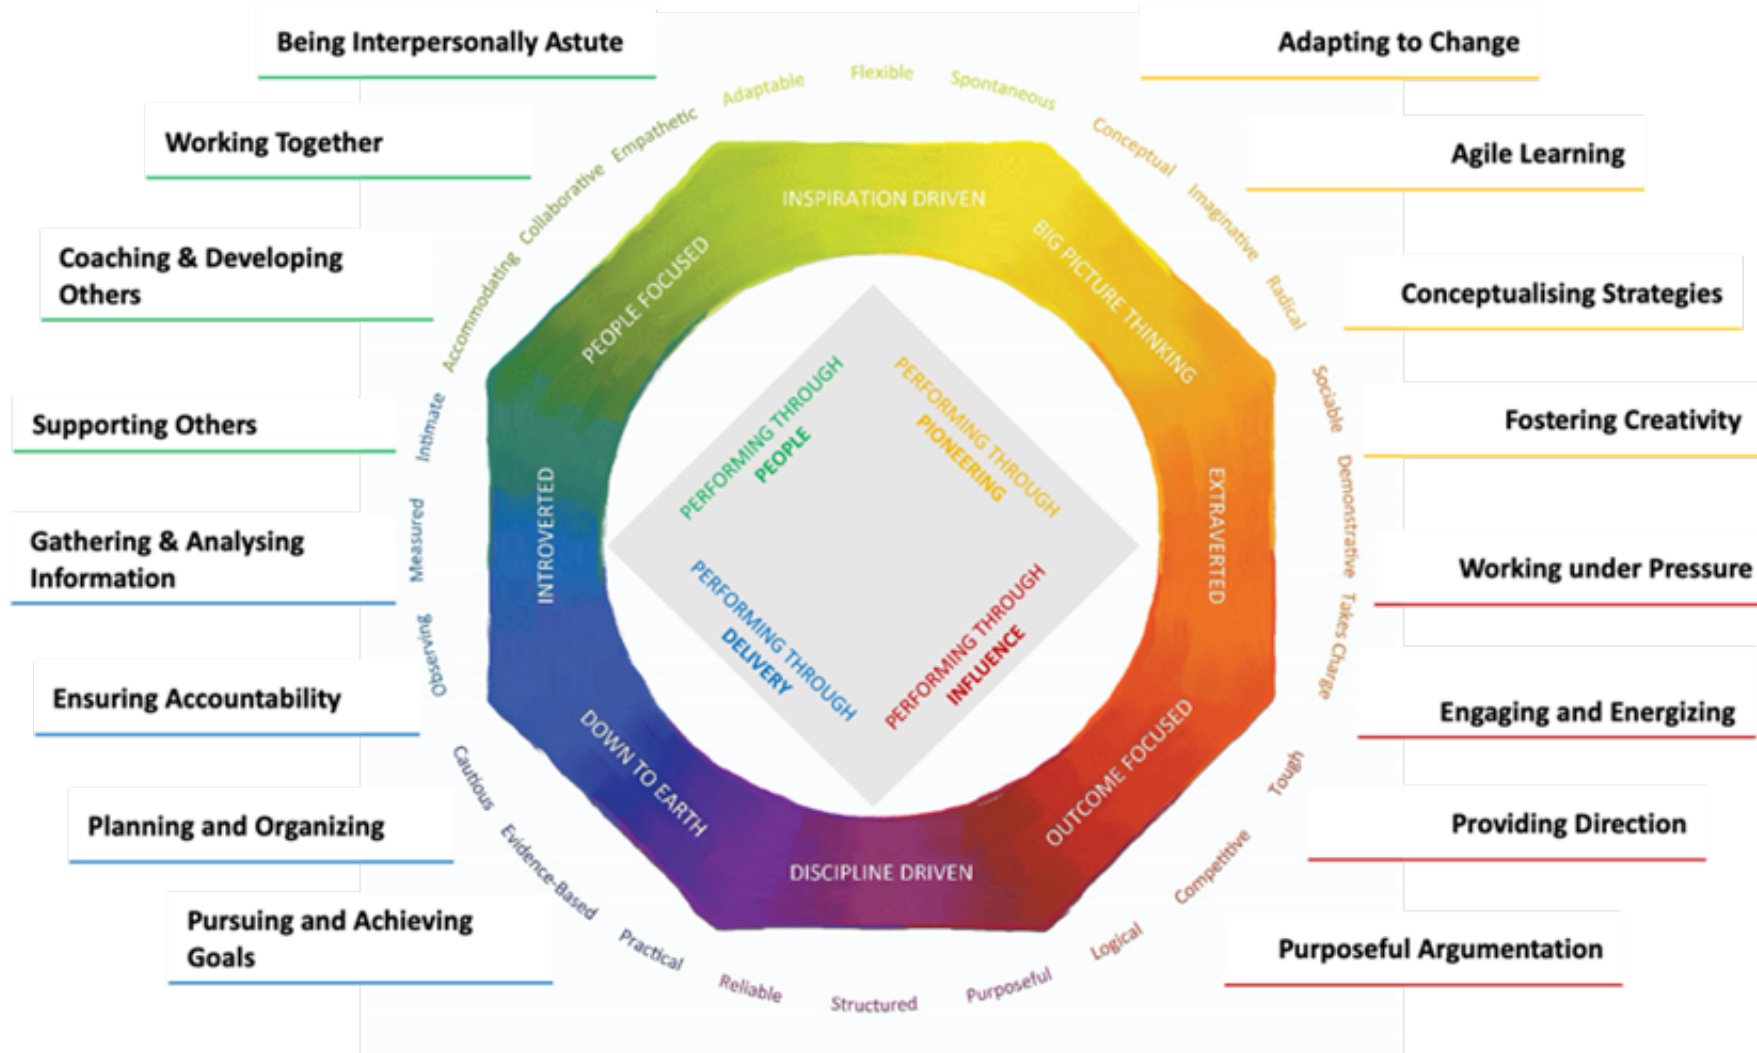

We all have aptitudes and personality traits that will make us more successful in some roles than others.

ALiGN helps you figure out your best fit for the job.

How it Works

Job Seeker Signs Up

Job Seeker receives email and follows instructions to create an account.

Personality Assessment

Job seekers completes an online psychometric assessment, Lumina Spark, to identify their personality traits and workstyle preferences.

Submits Assessment

Job seeker submits Assessment. Magnet's matching technology measures job seekers against all jobs in the system.

Receives Job Invitations

Job Seekers receive invitations to apply to roles that match their job fit characteristics.

The Lumina Competency Framework

Mapped to the Spark Model

Ms. A

Understanding Your Portrait