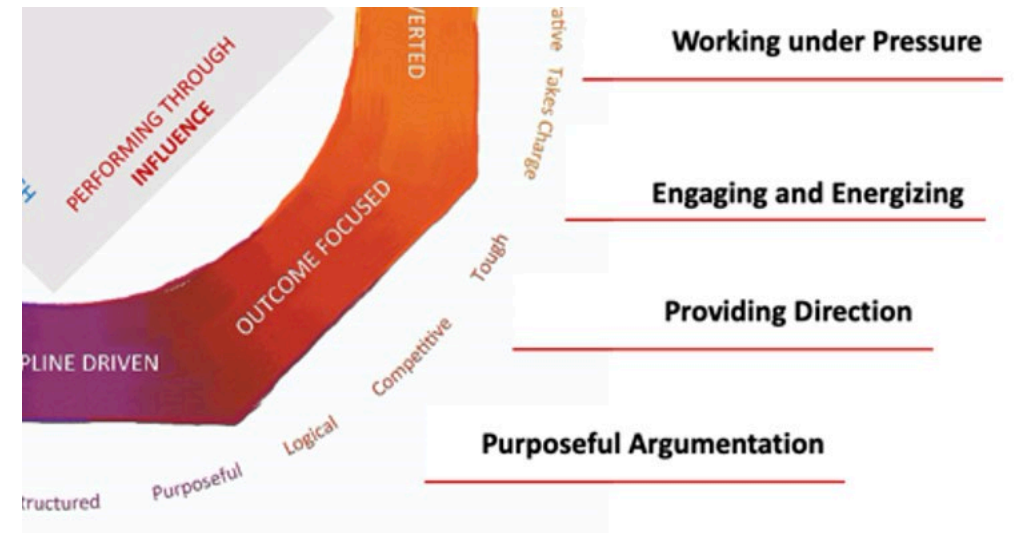

Personality Assessment

Job seekers completes an online psychometric assessment, Lumina Spark, to identify their personality traits and workstyle preferences.

Submits Assessment

Job seeker submits Assessment. Magnet's matching technology measures job seekers against all jobs in the system.

Receives Job Invitations

Job Seekers receive invitations to apply to roles that match their job fit characteristics.

The Lumina Competency Framework

Mapped to the Spark Model

Ms. A

Understanding Your Portrait