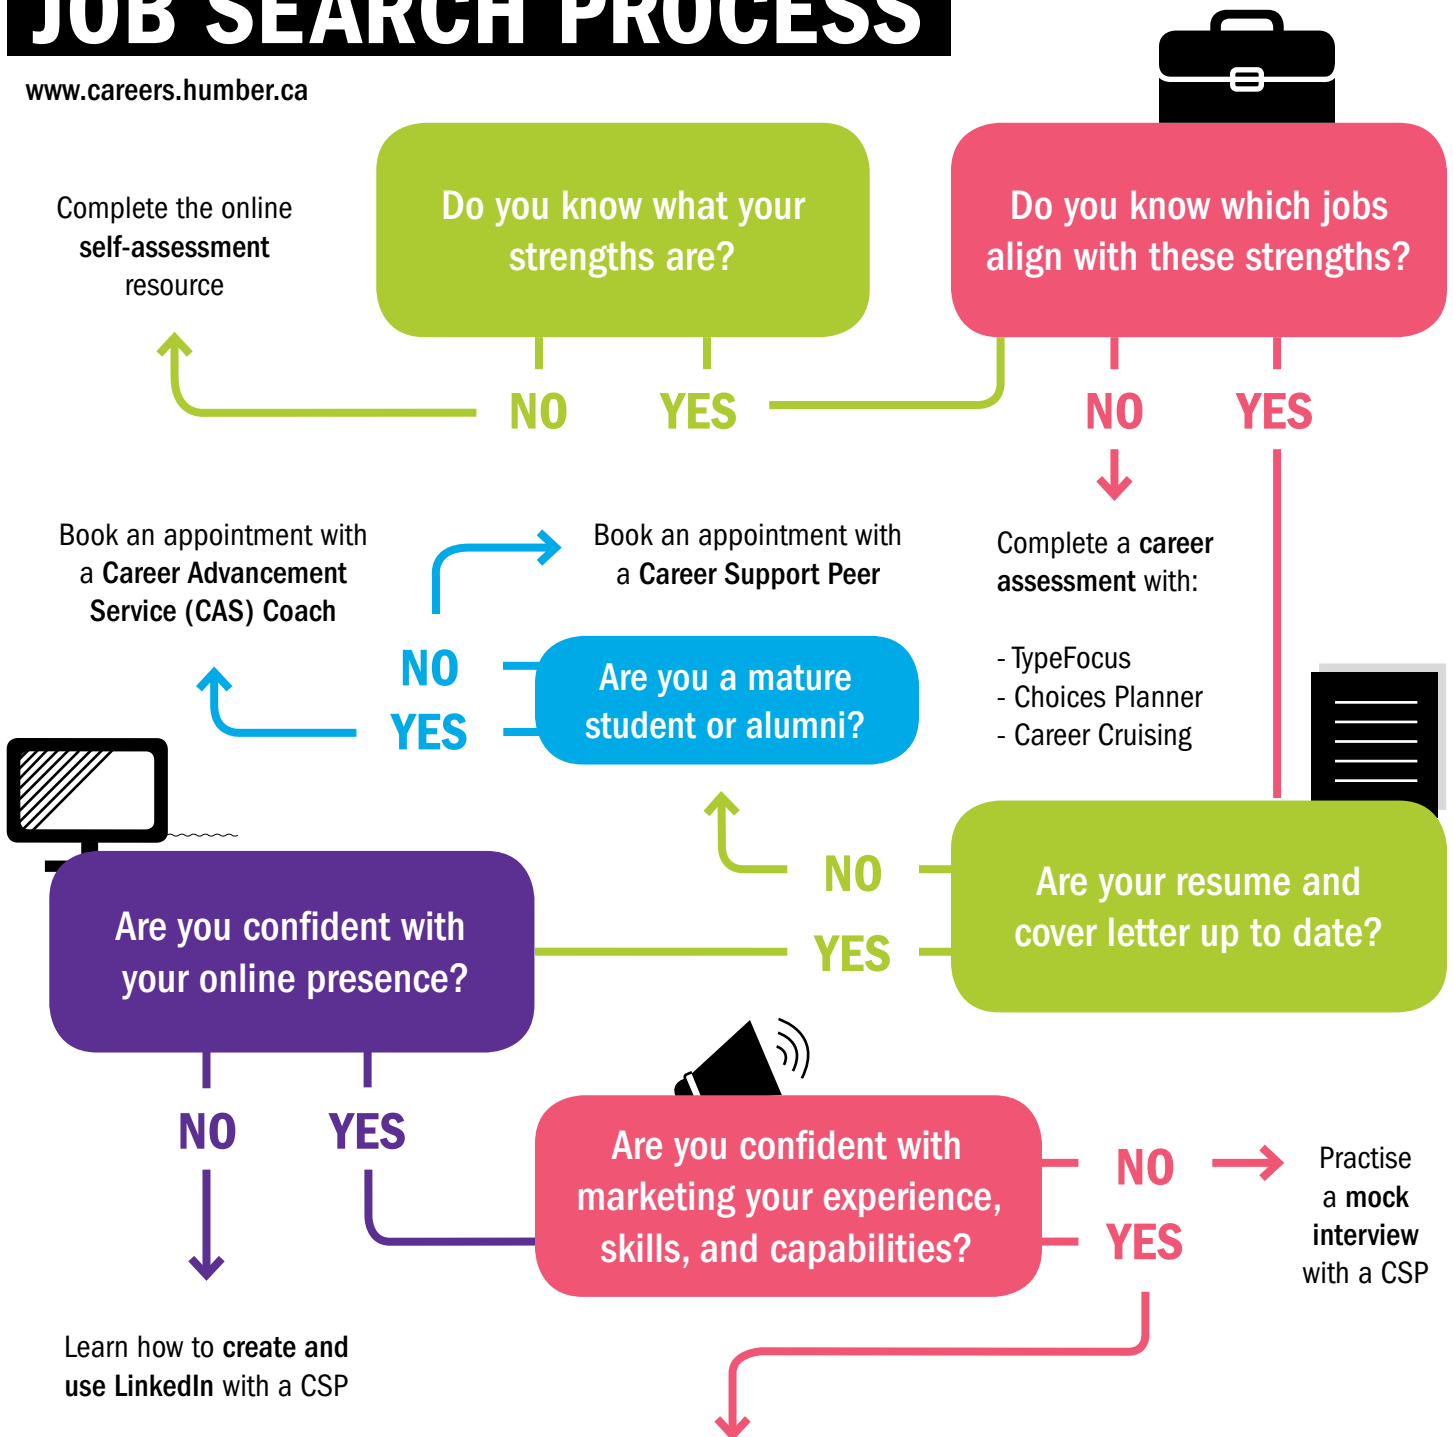

WE ARE ACADEMIC & CAREER SERVICES JOB SEARCH PROCESS

www.careers.humber.ca

You're all set!
Good luck on your job search!

NORTH CAMPUS
Academic & Career Success Centre
Learning Resource Commons
416-675-6622 ext. 5030